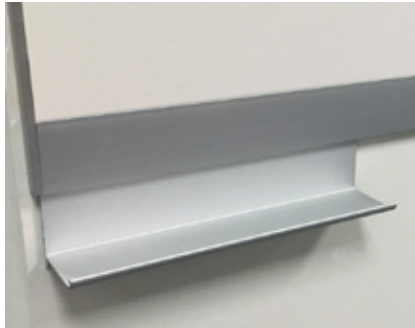

Universal PenShelf

Universal PenShelf

> Aluminum Tray for holding markers, erasers, presentation materials, etc. Can be integrated or available with alternate mounting options.

Finishes:

Anodized aluminum

A

B

C

D

E

Varieties & Dimensions:

Universal Matte Anodized Aluminum Tray*

- A. U6153-VM 12" For VIP Applications
- B. U6153-MP 12" Magnetic Mount/porcelain boards
- C. U6153-MG 12" Magnetic Mount/glass boards
- D. U6153-AM 12" Adhesive Mount/frameless glass
(front or back mountings)
- E. U6153-WM 12" Wall Mount

*Universal Tray available in various lengths up to 16'
For lengths greater than 16' contact eisysVISUAL for information.